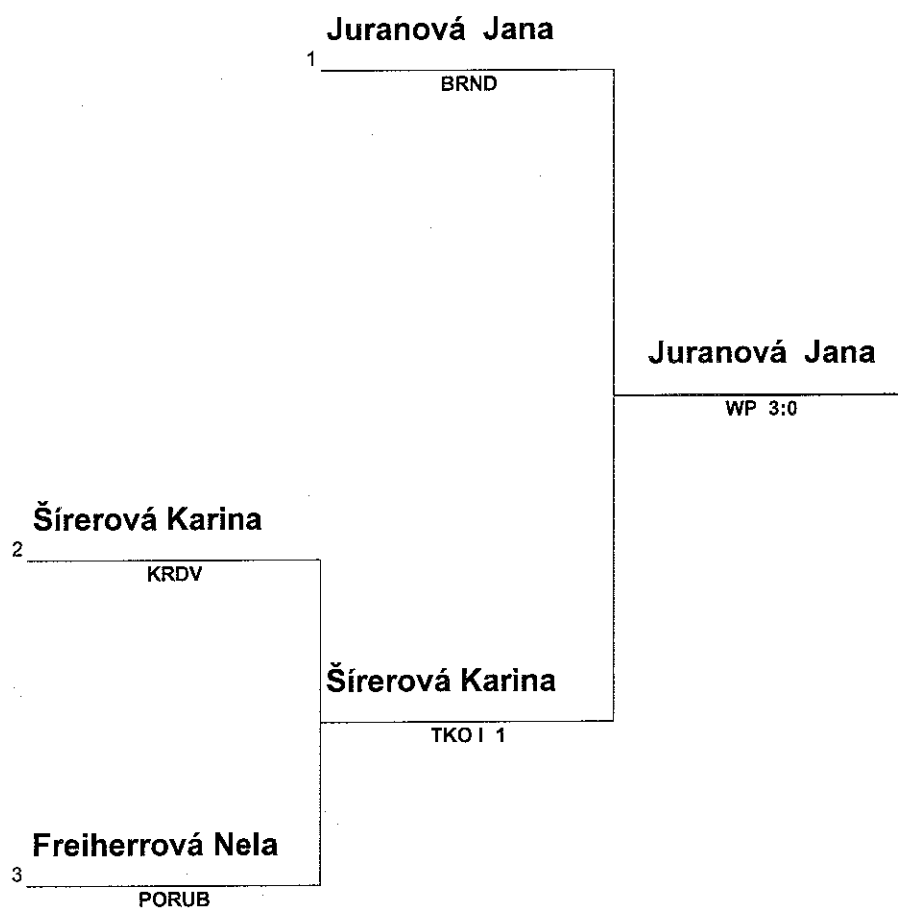

Mistrovství ČR v boxu elite mužů a žen Jičín 6. - 8.12.2012

Woman

51 Kg

Name	Team	Draws
Juranová Jana	Free Do Brno	1
Šírerová Karina	BC Asphalt Králův Dvůr	2
Freiherrová Nela	BC Poruba	3